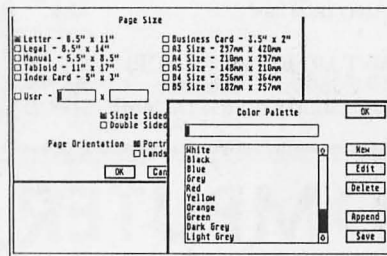

▲ Dialogs let PageStream users select page and color printing options.

Uh, Color..?

Color layout in Calamus 1.09N is tedious, in that it really does not do color at all. No separations—you must overlay colors, and keep track on your own how each overlay will interact when printed. Calamus S will be the same, but SL will finally support color separations in a complete package.

Meanwhile, at far below half the price of the prospective Calamus SL, PageStream 2.1 has full color separation and layout power now. It's no treat to use on an ST that can't show the color properly, but on a TT, the color functions are professional quality.

Likes & Dislikes

PageStream Roses... It's just plain easy to use. Tags make long projects easy to play with. Full manipulation of size, shape, tilt, twist, etc. of any and all frames gives unlimited layout possibilities. Color separations, spot color, PostScript output capabilities are fascinating and offer the possibility of high quality printouts from service bureaus around the country.

PageStream thorns... It still crashes on occasion, so I heartily recommend saving your work as you go. The mouse pointer flickers quite a bit, and becomes uncomfortable after a while. Printing times can be long! For me, this is a major problem, especially when I want to use PageStream in order to get its great text features. The fancier I get, the harder it is to tell what I have without printing. This stretches the project out. Screen redraws are also very slow when using fonts that look good on the screen.