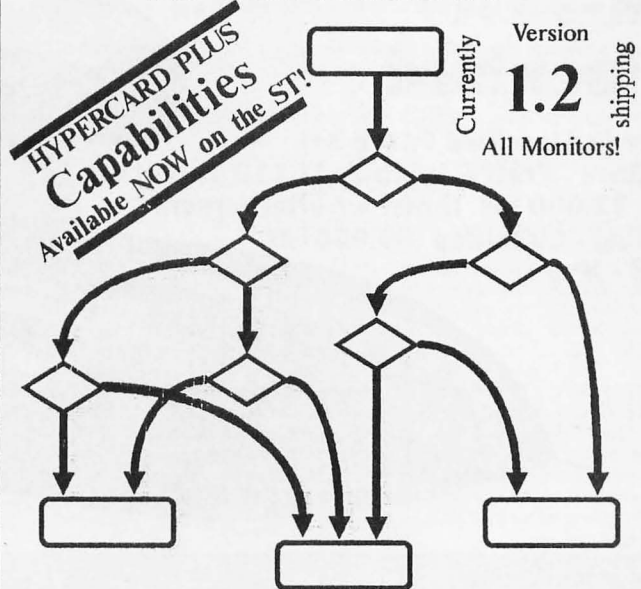

1040 STE, 1 meg, mouse, drive	$389
520 STE, 512 k, same as 1040	349
2 Meg STE	489
4 Meg STE	589
SM124, hi res mono monitor	149
SC1435, color stereo monitor	349
SLM 605 Laser Printer	989
Canon 600 dpi Laser for the ST	1489
Canon Postscript&HP 2megs XLNT!	1449
MEGA 2 STE/50, w/SCSI 16mz	1449
ATARI TT030 2/50	1845
20 MEG HD 22 MS	299
52 MEG HD 19 MS	489
60 MEG HD 17 MS	549
120 MEG HD 15 MS	799
209 MEG HD 12 MS	999
2400 MODEM PACK	125
9600 MODEM PACK	499
STeFax 9600 Fax Machine	745
Worldport 2496 FaxModem	599
Hell Ultresetter/Calamus Fonts	22,000

APPLICATIONS   GAMES

Pagestream 2.1	$189	Wonderland	$42
Calamus 1.09n	189	MITank	42
Touchup & Hand Scanner	349	UMS 1	14
Drafix 1	139	UMS 2	42
Laser C	139	Finest Hour	42
Script (1meg & mono)	56	AfrikaCorps	42
Sketch (1meg & mono)	64	Vaxine	35
1st Wordplus	65	F-15 Strike	38
Wordwriter II	49	Brat	35
DataManager	49	Gods	35
DBMan 5.2	189	KillingGame	38
LDW Power 2	129	Anarchy	28
		Lemmings	35
		Torvak	35
		DungeonMst	28
		Midwinter2	42
		SimCity/Pop	42
		Disc	35

ADAPTORS

OVERSCAN(hires-ST only)	$99	We carry all the
ODIN (TTres-ST & STE)	399	programs for the ST.
Chroma (VGA for Mega)	499	125 Always at least 30%
Spectre GCR runs MAC	249	239 off. Call 800-759-1110
AT Speed 286 IBM	399	
PC Speed XT IBM	299	
ST Replay & Sound Dig	125	
Spectre GCR	239	

1st Card

Full text database - Hypertext - Graphic
Programing shell - Expert system shell
for Your ATARI ST

Full text-Database: Free positioning of data without fields or masks- Search for words or fragments of text in a tenth of a second! Create your own data networks! Hypertext: Make buttons and graphics to set up search paths, selectable via mouse click. Relate images to data by creating a link button on the image. Its easy, its fun, and makes your ST a remarkable information tool.

Graphics: Place graphics freely in databases. Mix .IMG pictures with text for button selection and illustration.

Program shell: TOS-, TTP-, & GEM programs can be run directly from within a database to add data, pictures or relate objects and complete training or questionaires.

Expert system shell: Create an expert system which uses logic as well as tree nets to reach conclusions. Images as well as text can be related to logical nets of information.

This is the program many of us have been waiting for on the ST. You can create complex structures of data with and without graphics easily. Searches are lightning fast. Winner of the prestigious German Educational 1st Prize in August of 1991!

1st Card is available now!

Suggested retail $199

Imported by **Zephyr Distribution**

for 1514 University Ave.
Berkeley, CA 94703

LogiLex Dealer Inquiries Welcome
(510)548-8999