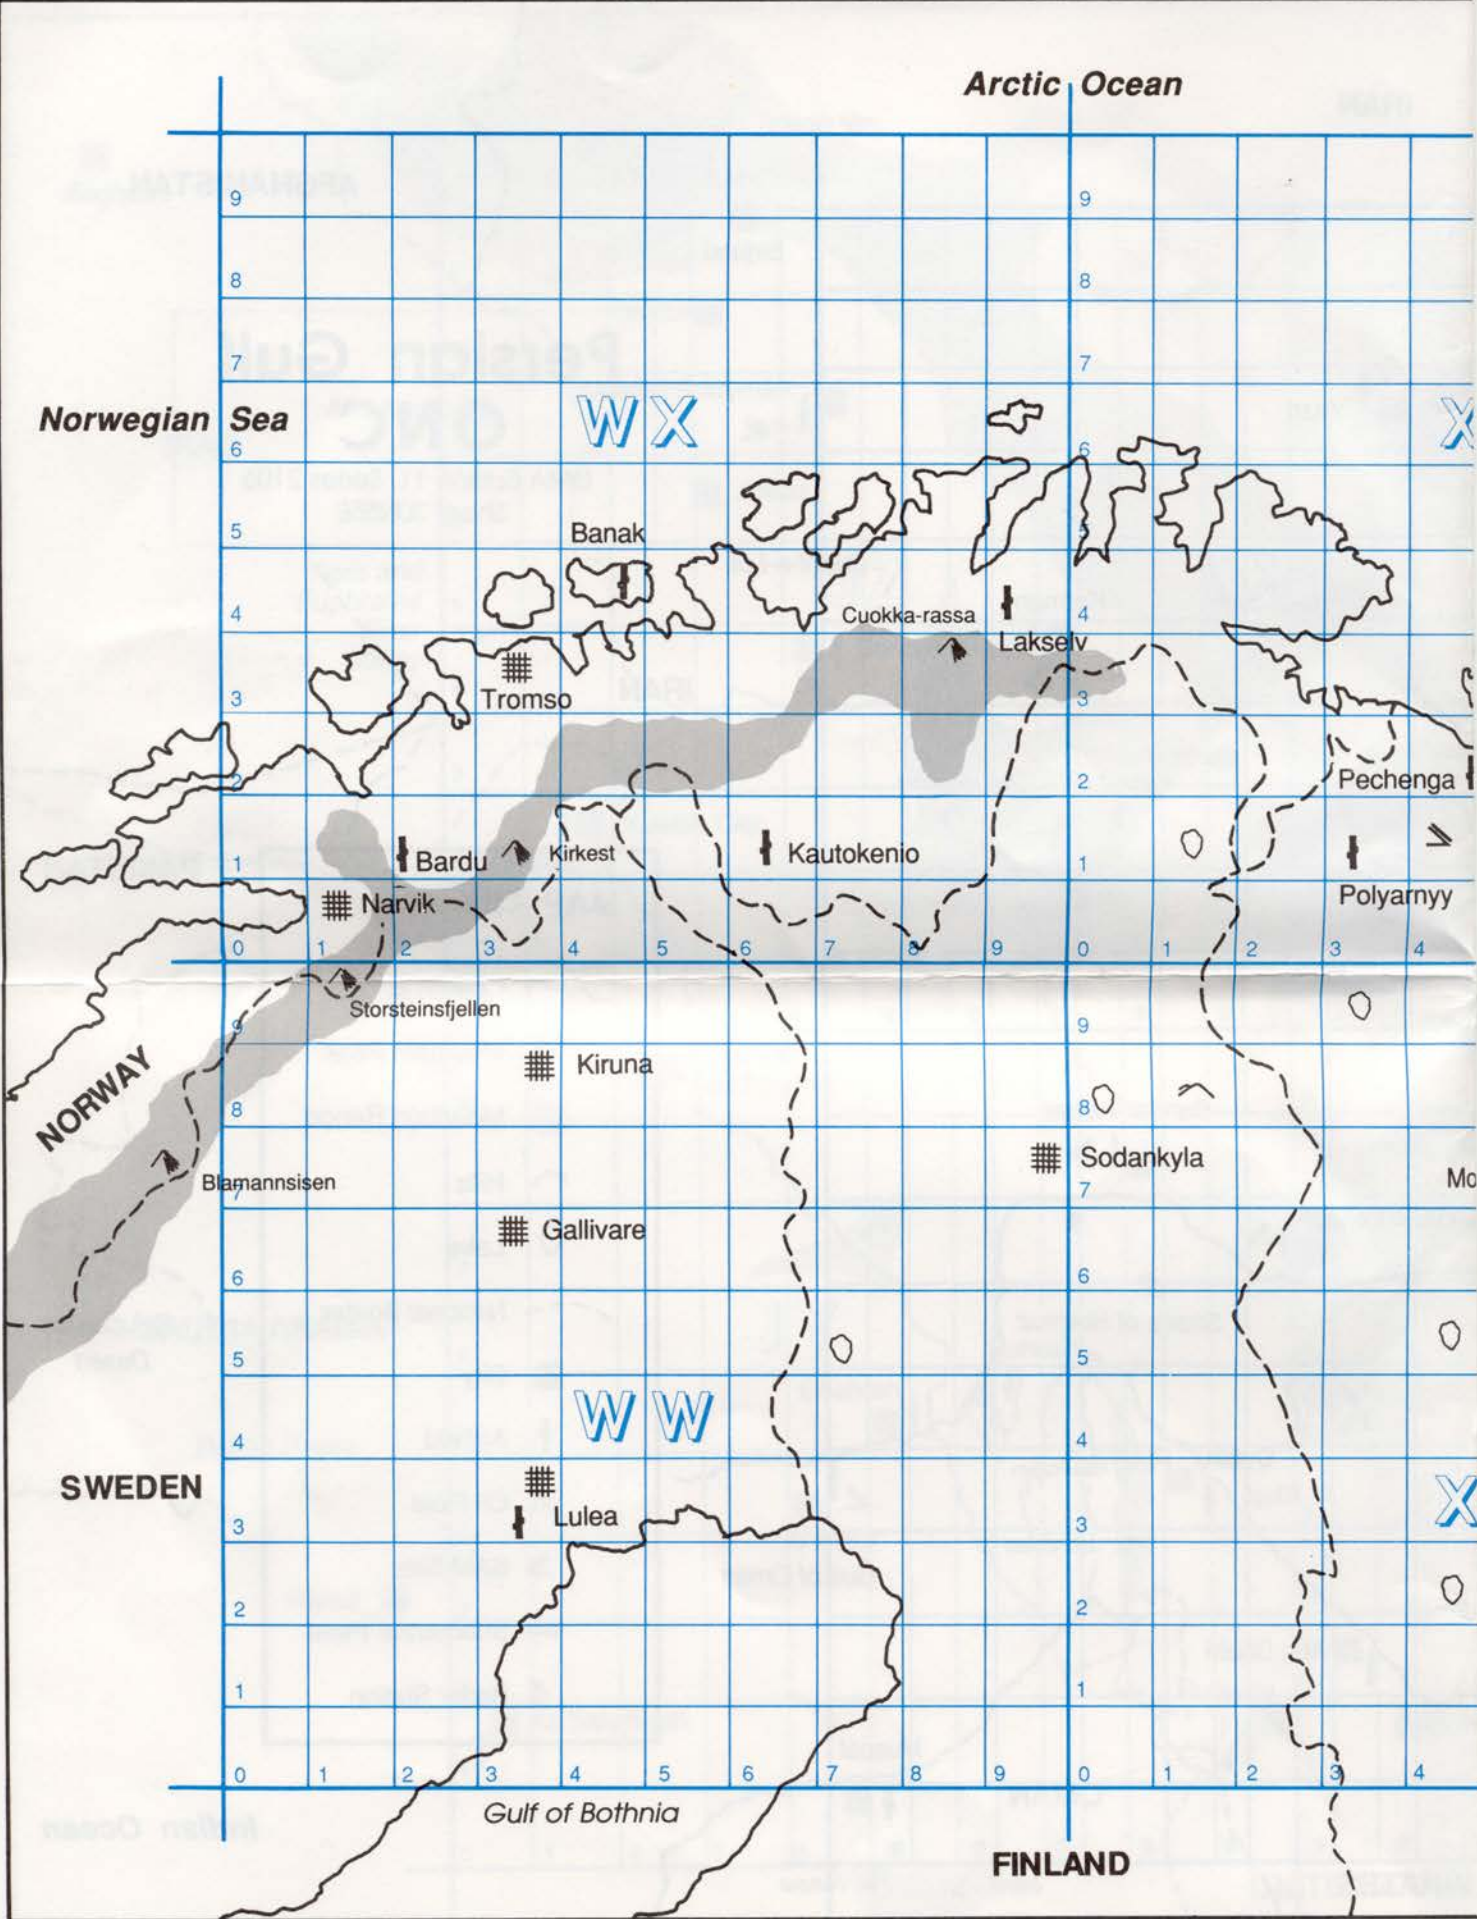

MAP KEY

-  Coastline
-  Mountain Peak
-  Mountain Range
-  Hills
-  Lake
-  National Border
-  City
-  Airfield
-  Oil Field
-  SAM Site
-  Submarine Pens
-  Radar Station

Baluchistan
Desert

Indian Ocean

KZ

Masahun

Kerman

Laleh Zar

Mt. Harazan

Bandar 'Abbas

Kuhran

Straits of Hormuz

MAP KEY

-  Coastline
-  Mountain Peak
-  Mountain Range
-  Hills
-  Lake
-  National Border
-  City
-  Airfield
-  Oil Field
-  SAM Site
-  Submarine Pens
-  Radar Station

Arctic Ocean

Norwegian Sea

WX

X

9

8

Baluchistan
Desert

Bandar 'Abbas

Kuhran

Straits of Hormuz

KY

Dubai

Jal Harim

Al Khaf