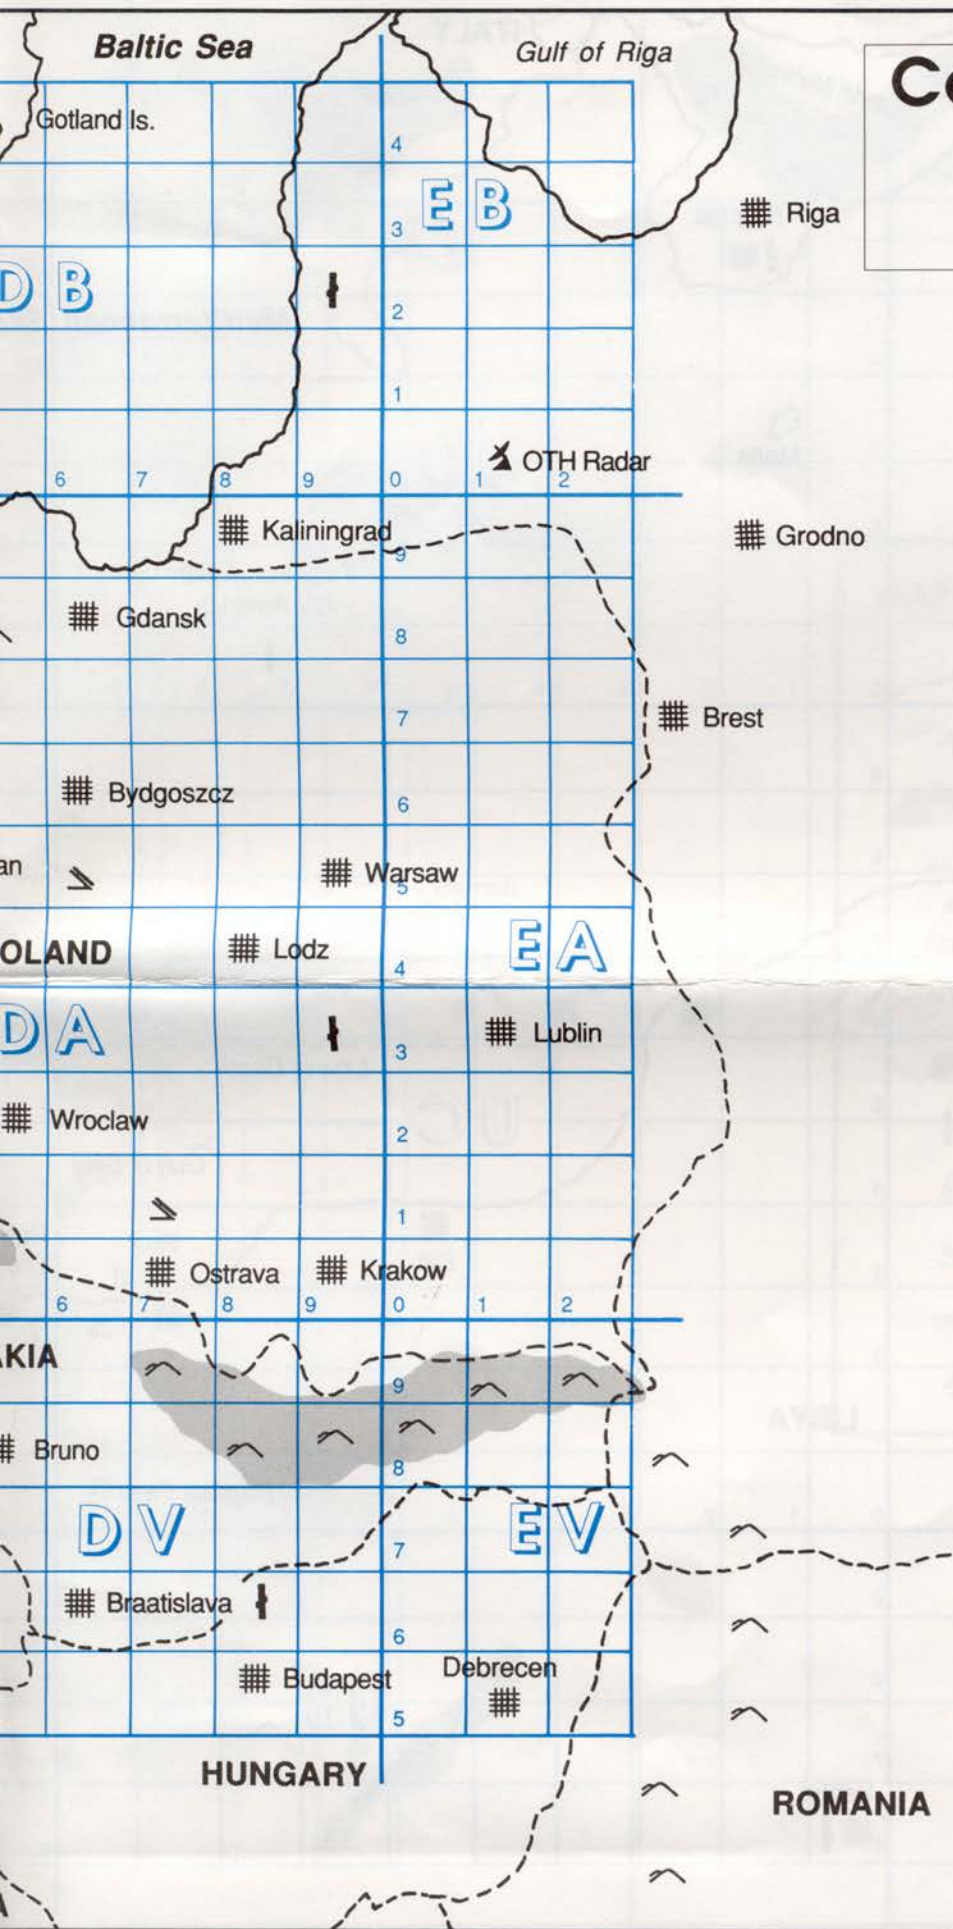

Central Europe ONC

DMA Edition 11, Series 2106
Sheet 50N15E

USSR

MAP KEY

- Coastline
- Mountain Peak
- Mountain Range
- Hills
- Lake
- National Border
- City
- Airfield
- Oil Field
- SAM Site
- Submarine Pens
- Radar Station