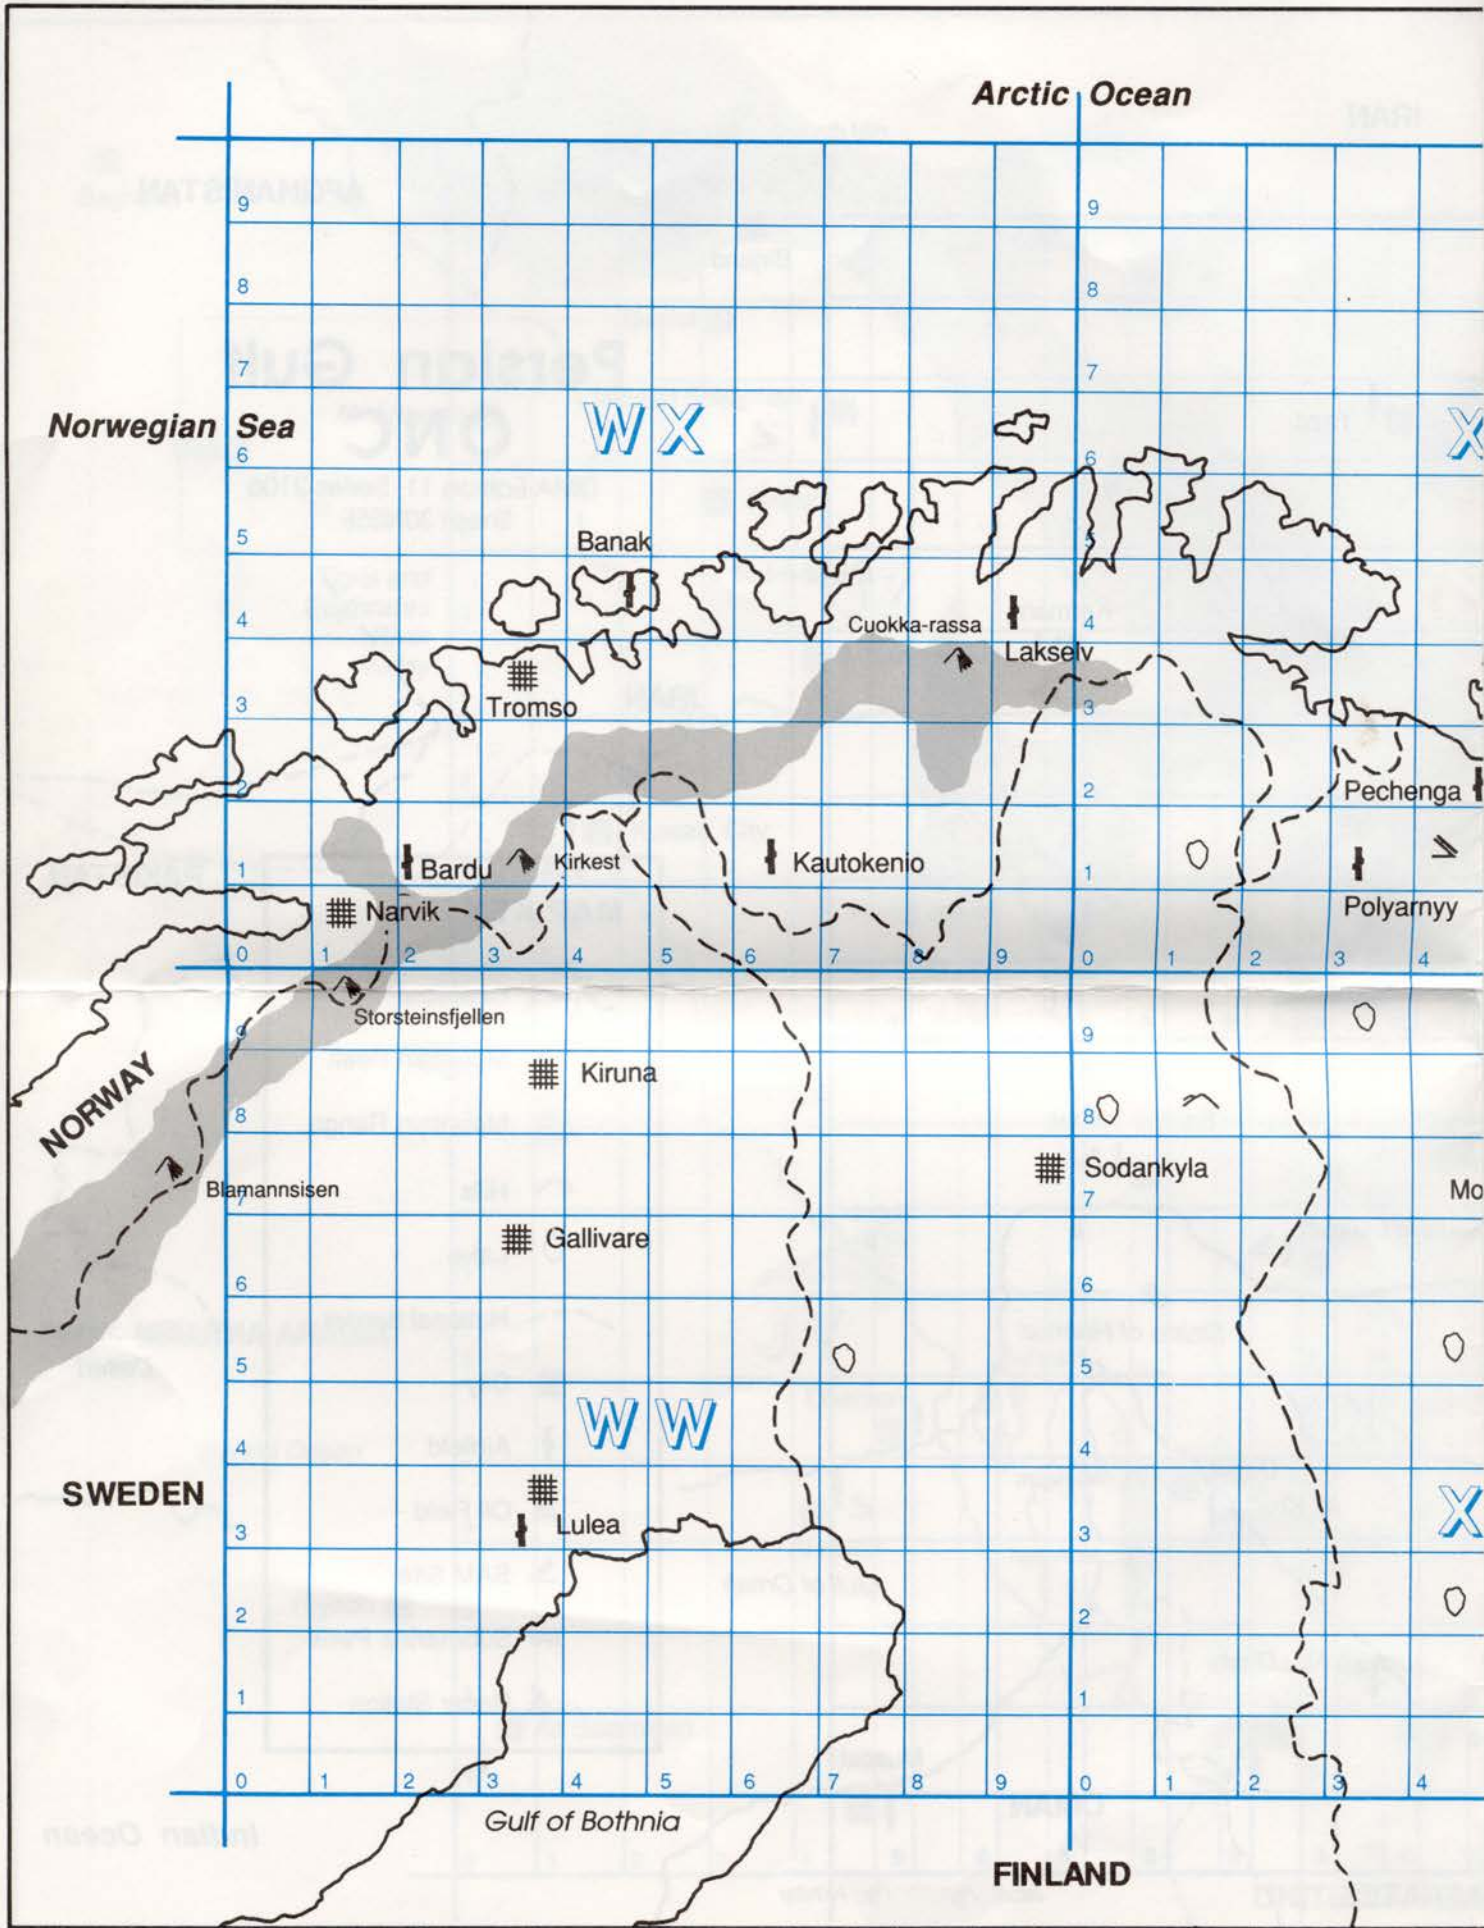

North Cape ONC

DMA Edition 11, Series 2106
Sheet 70N30E

MAP KEY

-  Coastline
-  Mountain Peak
-  Mountain Range
-  Hills
-  Lake
-  National Border
-  City
-  Airfield
-  Oil Field
-  SAM Site
-  Submarine Pens
-  Radar Station

MAP KEY

-  Coastline
-  Mountain Peak
-  Mountain Range
-  Hills
-  Lake
-  National Border
-  City
-  Airfield
-  Oil Field
-  SAM Site
-  Submarine Pens
-  Radar Station

Baluchistan
Desert

Indian Ocean

KZ

Masahun

Kerman

Laleh Zar

Mt. Harazan

Bandar 'Abbas

Kuhran

Straits of Hormuz

Baluchistan
Desert

Bandar 'Abbas

Kuhran

Straits of Hormuz

KY

Dubai

Jal Harim

Al Khaf