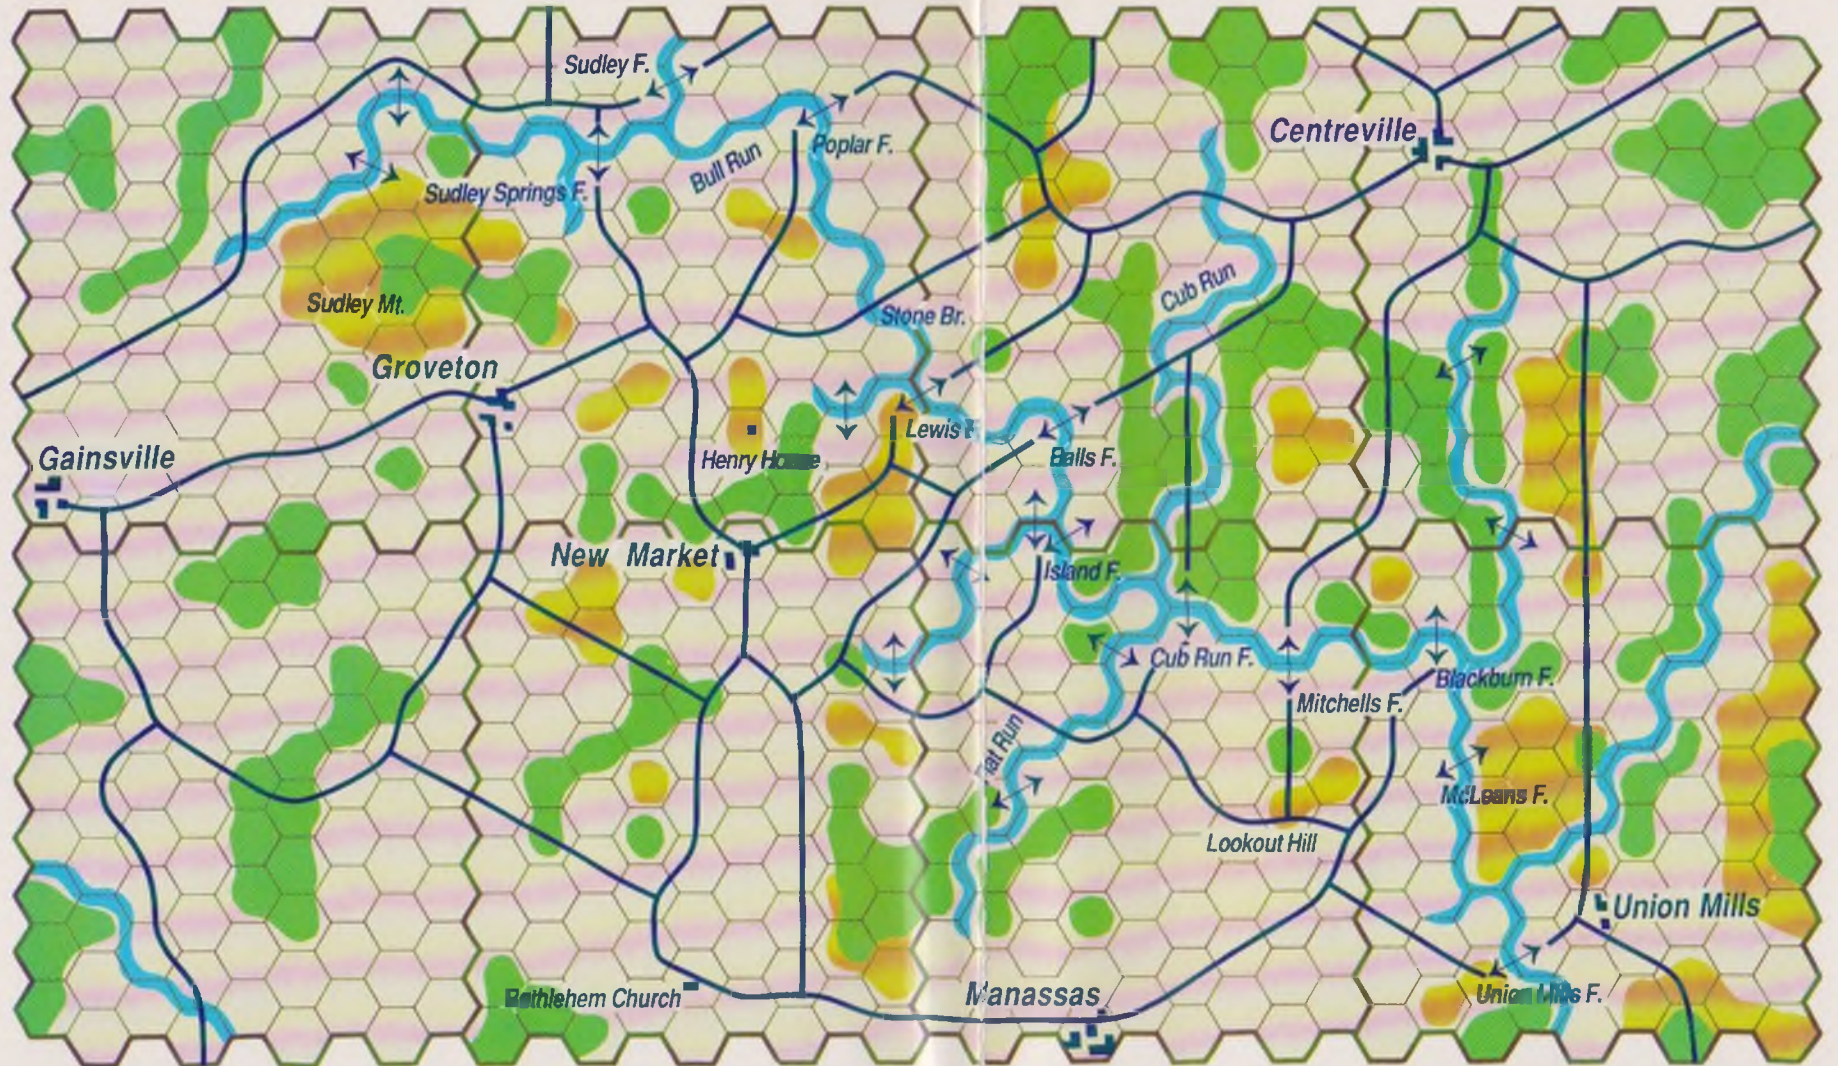

DECISIVE BATTLES OF THE AMERICAN CIVIL WAR

Vol 1

TERRAIN KEY

	OPEN/ FARMLAND		WILDERNESS
	MAJOR RIVER		RIDGELINE/ ROUGH
	FERRY/ FORD		RUGGED WOODS
	PONTOON BRIDGE		TOWN/ HAMLET
	MARSH		ROAD
	CORNFIELD		RIVER
	ORCHARD		BRIDGE
	WOODS		FORD

Copyright c 1987
Strategic Studies Group
All Rights Reserved

Shiloh

Bull Run 1861 & 1862

Antietam

Fredericksburg

Chancellorsville